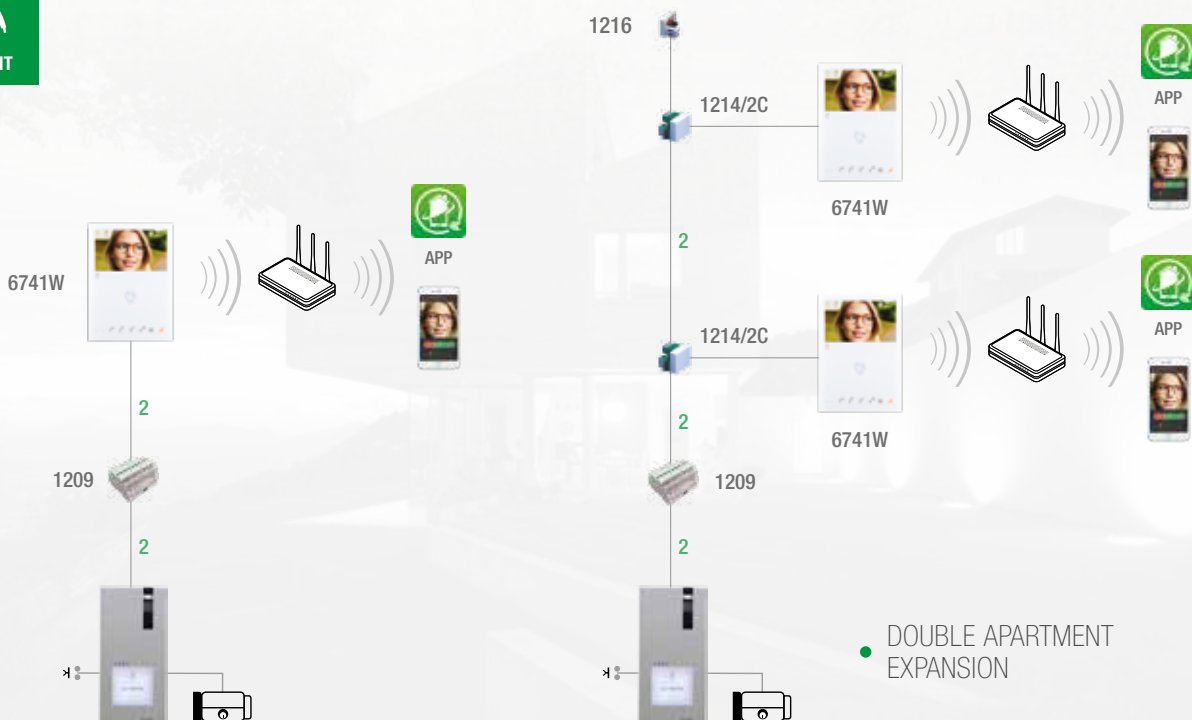

ADJUSTMENTS

Ringtone volume	Yes
Backlighting	Yes

COMPATIBILITY

Simplebus Top audio/video system	Yes
----------------------------------	-----

TECHNICAL CHARACTERISTICS

Power supply voltage	22 ÷ 28
Current consumption in stand-by (mA)	70
Current consumption in call (mA)	180
Current consumption in communication (mA)	300
IP rating	IP30
Operating temperature (°C)	-5 / +40
Video encoding	PAL/NTSC
Terminals	L L CFP1 CFP2
Wi-Fi connection	Wi-Fi port Wi-Fi 802.11b/g/n 2.4 GHz

Building Solution.

Kit Solution.

Art. 8451V

*Smartphone not included.

- ANSWER CALLS FROM VIDEO DOOR ENTRY ON SMARTPHONE / TABLET
- P2P TECHNOLOGY - NO NEED FOR PORT FORWARDING
- CONNECTION BETWEEN SMARTPHONE AND MONITOR IN A FEW EASY STEPS
- EXTERNAL UNIT IK08 AND IP54 CERTIFIED

CODE	DESCRIPTION	QTY.
4893M	QUADRA ENTRANCE PANEL W/ BUTTONS. 2 WIRES	1
6741W	MINI HANDSFREE WIFI MONITOR, SBTOP	1
1209	2-WIRE VIDEO KIT POWER SUPPLY UNIT	1
1216	VIDEO RISER TERMINATION FOR SIMPLEBUS	1