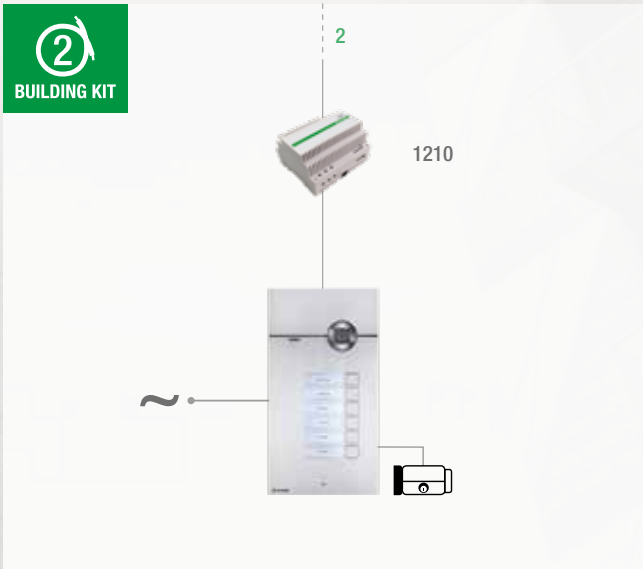

2-WIRE MINI HANDSFREE WI-FI - 4.3" HANDS-FREE DOOR ENTRY MONITOR, WHITE

6741W

115x160x22 (LxHxD mm)

Installation systems

Technical manual

ACCESSORIES

6711WV ADAPTER PLATE FOR MINI HANDSFREE

6720 BRCKT FOR ROUTING EXT. CABLES. MINI HANDSFREE SIMPLEBUS TOP
Wall support bracket for handsfree Mini monitor allowing thru-routing of external cables. Dimensions:106.3x149.60x19mm.

6732 DESK BASE FOR MINI HANDSFREE MONITOR SIMPLEBUS TOP
Desk base for desktop conversion of Handsfree Mini monitor. Simplebus top system

FEATURES AND FUNCTIONS

MAIN FEATURES

Audio/video system	Yes
Surface mounting	Yes
Desk base-mounted	Yes
Handsfree	Yes
Induction Loop	Yes (6741W/BM)
Type of display	LCD
Display size (inches)	4.3" 16/9
Graphical menu	Yes
Display resolution (H x V)	480x272
B/W or colour display	Colour
Product colour	White
Sensitive Touch technology	Yes
Number of standard buttons	8
White LED indication	4
Wi-Fi App	Yes
Compatible with Comelit App	Yes

ADJUSTMENTS

Ringtone volume	Yes
Backlighting	Yes

COMPATIBILITY

Simplebus Top audio/video system	Yes
----------------------------------	-----

TECHNICAL CHARACTERISTICS

Power supply voltage	22 ÷ 28
Current consumption in stand-by (mA)	70
Current consumption in call (mA)	180
Current consumption in communication (mA)	300
IP rating	IP30
Operating temperature (°C)	-5 / +40
Video encoding	PAL/NTSC
Terminals	L L CFP1 CFP2
Wi-Fi connection	Wi-Fi port Wi-Fi 802.11b/g/n 2.4 GHz

Building Solution.

Kit Solution.

Art. 8451V

*Smartphone not included.

- ANSWER CALLS FROM VIDEO DOOR ENTRY ON SMARTPHONE / TABLET
- P2P TECHNOLOGY - NO NEED FOR PORT FORWARDING
- CONNECTION BETWEEN SMARTPHONE AND MONITOR IN A FEW EASY STEPS
- EXTERNAL UNIT IK08 AND IP54 CERTIFIED